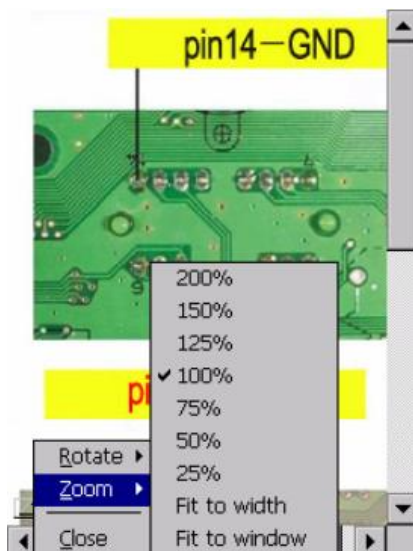

Figure 5

Figure 6

Figure 7

Figure 8

Figure 9

Figure 10

Figure 11

Figure 12

Figure 13

Figure 14

Figure 15

Figure 16

Figure 17

AIRBAG RESET

Click the 'AIRBAG' button on the main window, you will see the airbag reset window, select make and model, then repair (Figure 17). In OBD operation you can do crash data clear and data mistake repair. See Figure 18